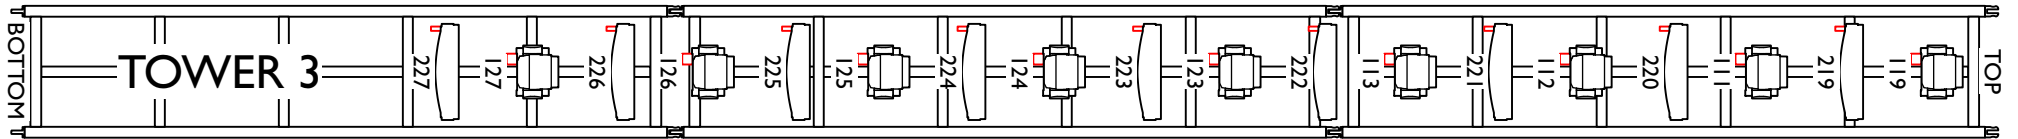

Symbol Key

Symbol	Description	Count
	Robe Robin LEDBeam 150	27
	SGM Q7	27