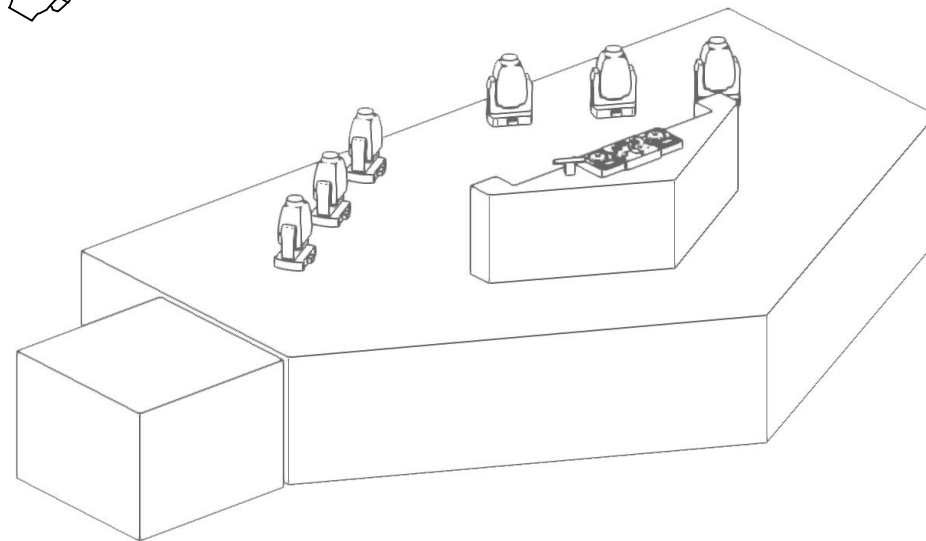

Symbol Key

Symbol	Description	Count
	Ayrton Ghibli	12