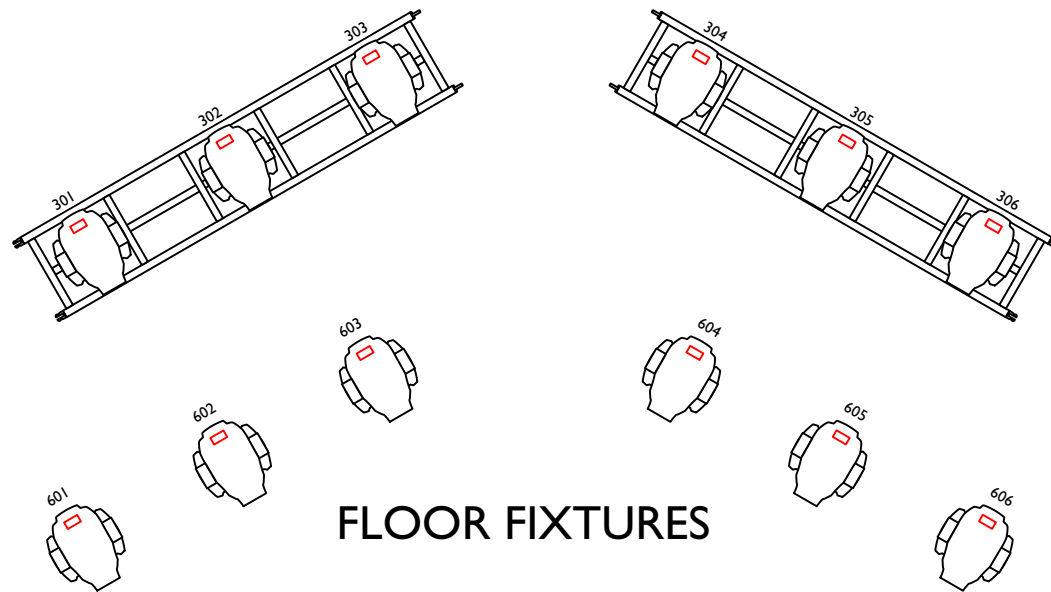

Symbol Key

Symbol	Description	Count
	Ayrton Ghibli	12