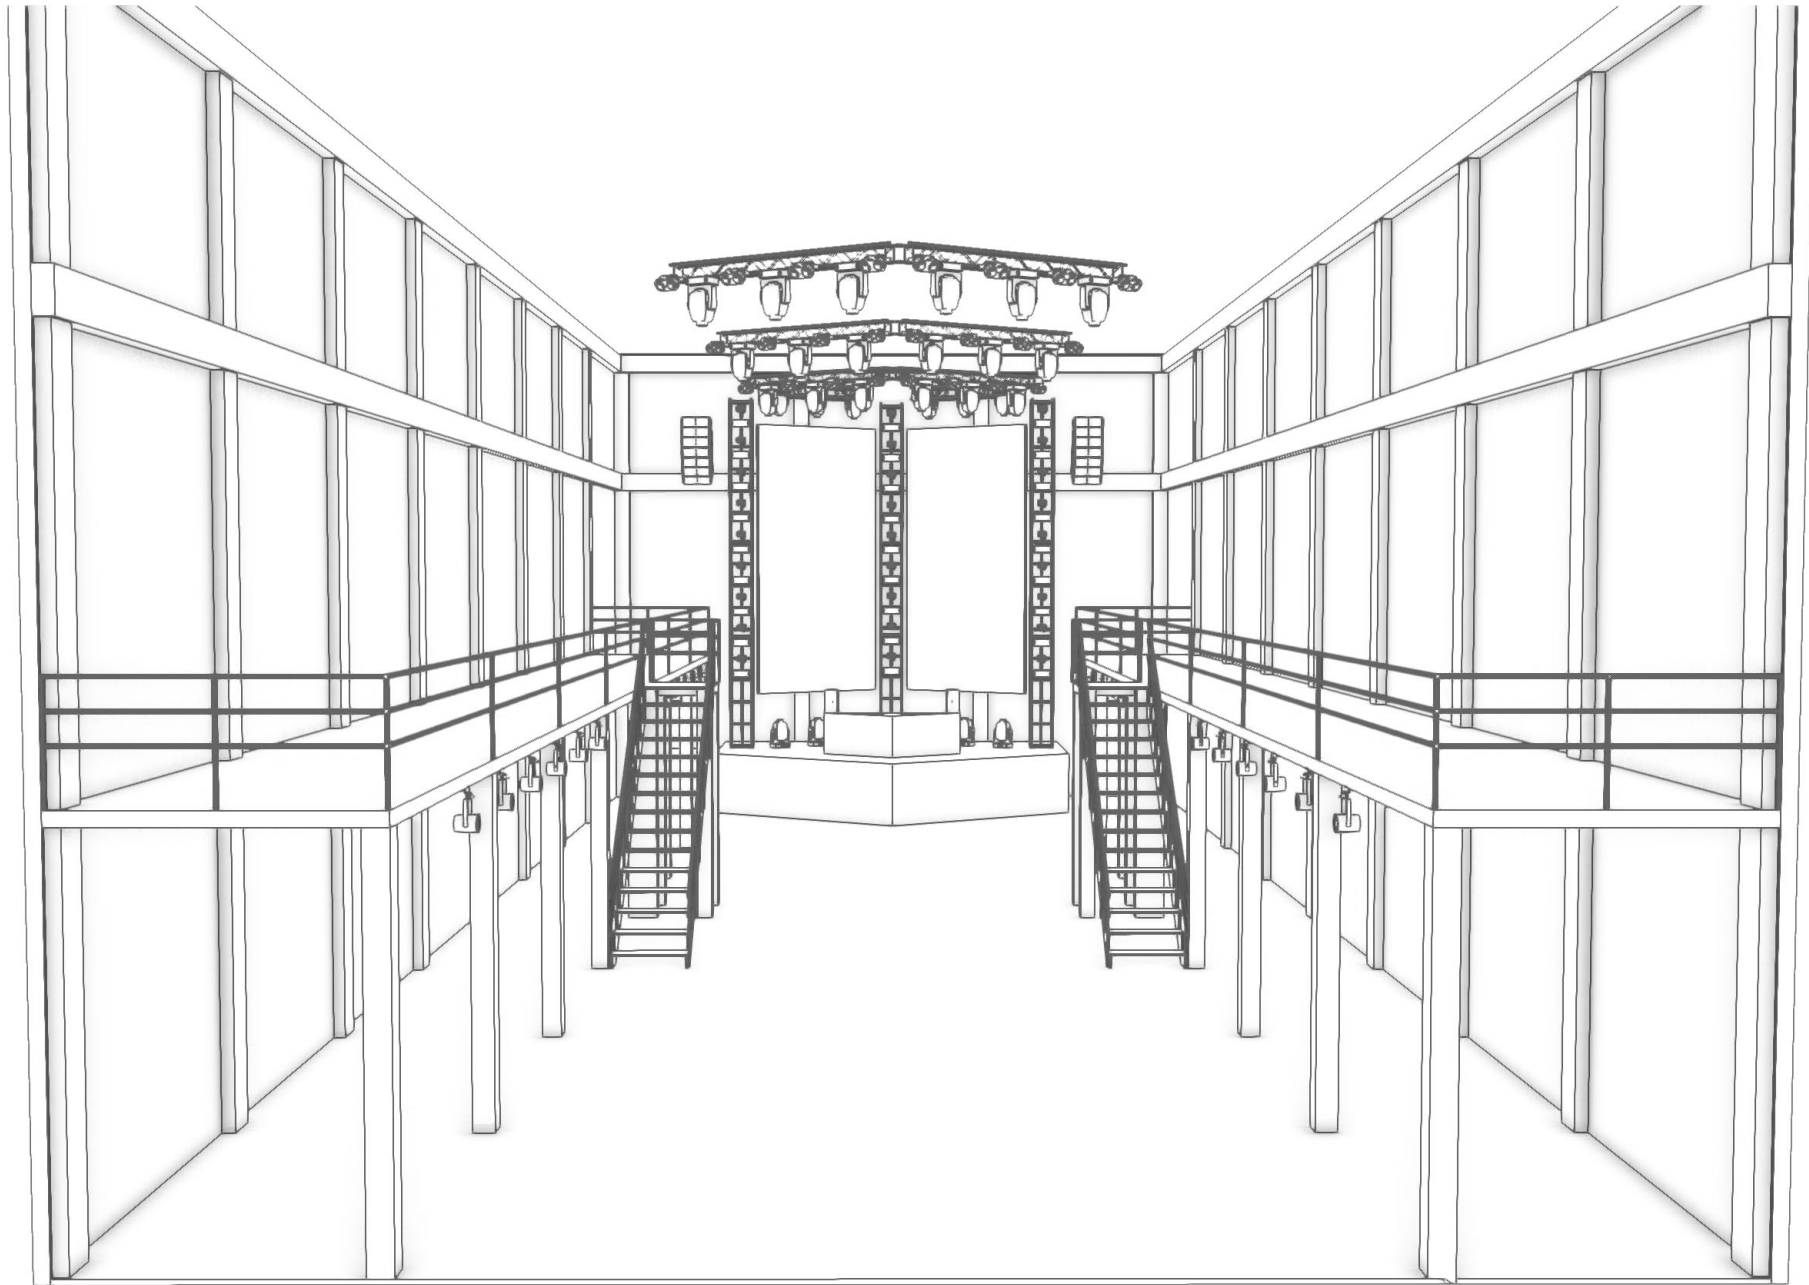

Lighting Design + Production
For Live Events
www.puglx.com
hello@puglx.com
07921 215382
01622 910083

Client: PugLX
Project: Warehouse DJ Event
Venue: TBC

Date: 01/11/23
LD: RL
Drawn By: RL

Drawing ID: 3D Full Venue
Date Drawn: 11/10/2023
Version:

Status: Concept
Page: 1 of 7