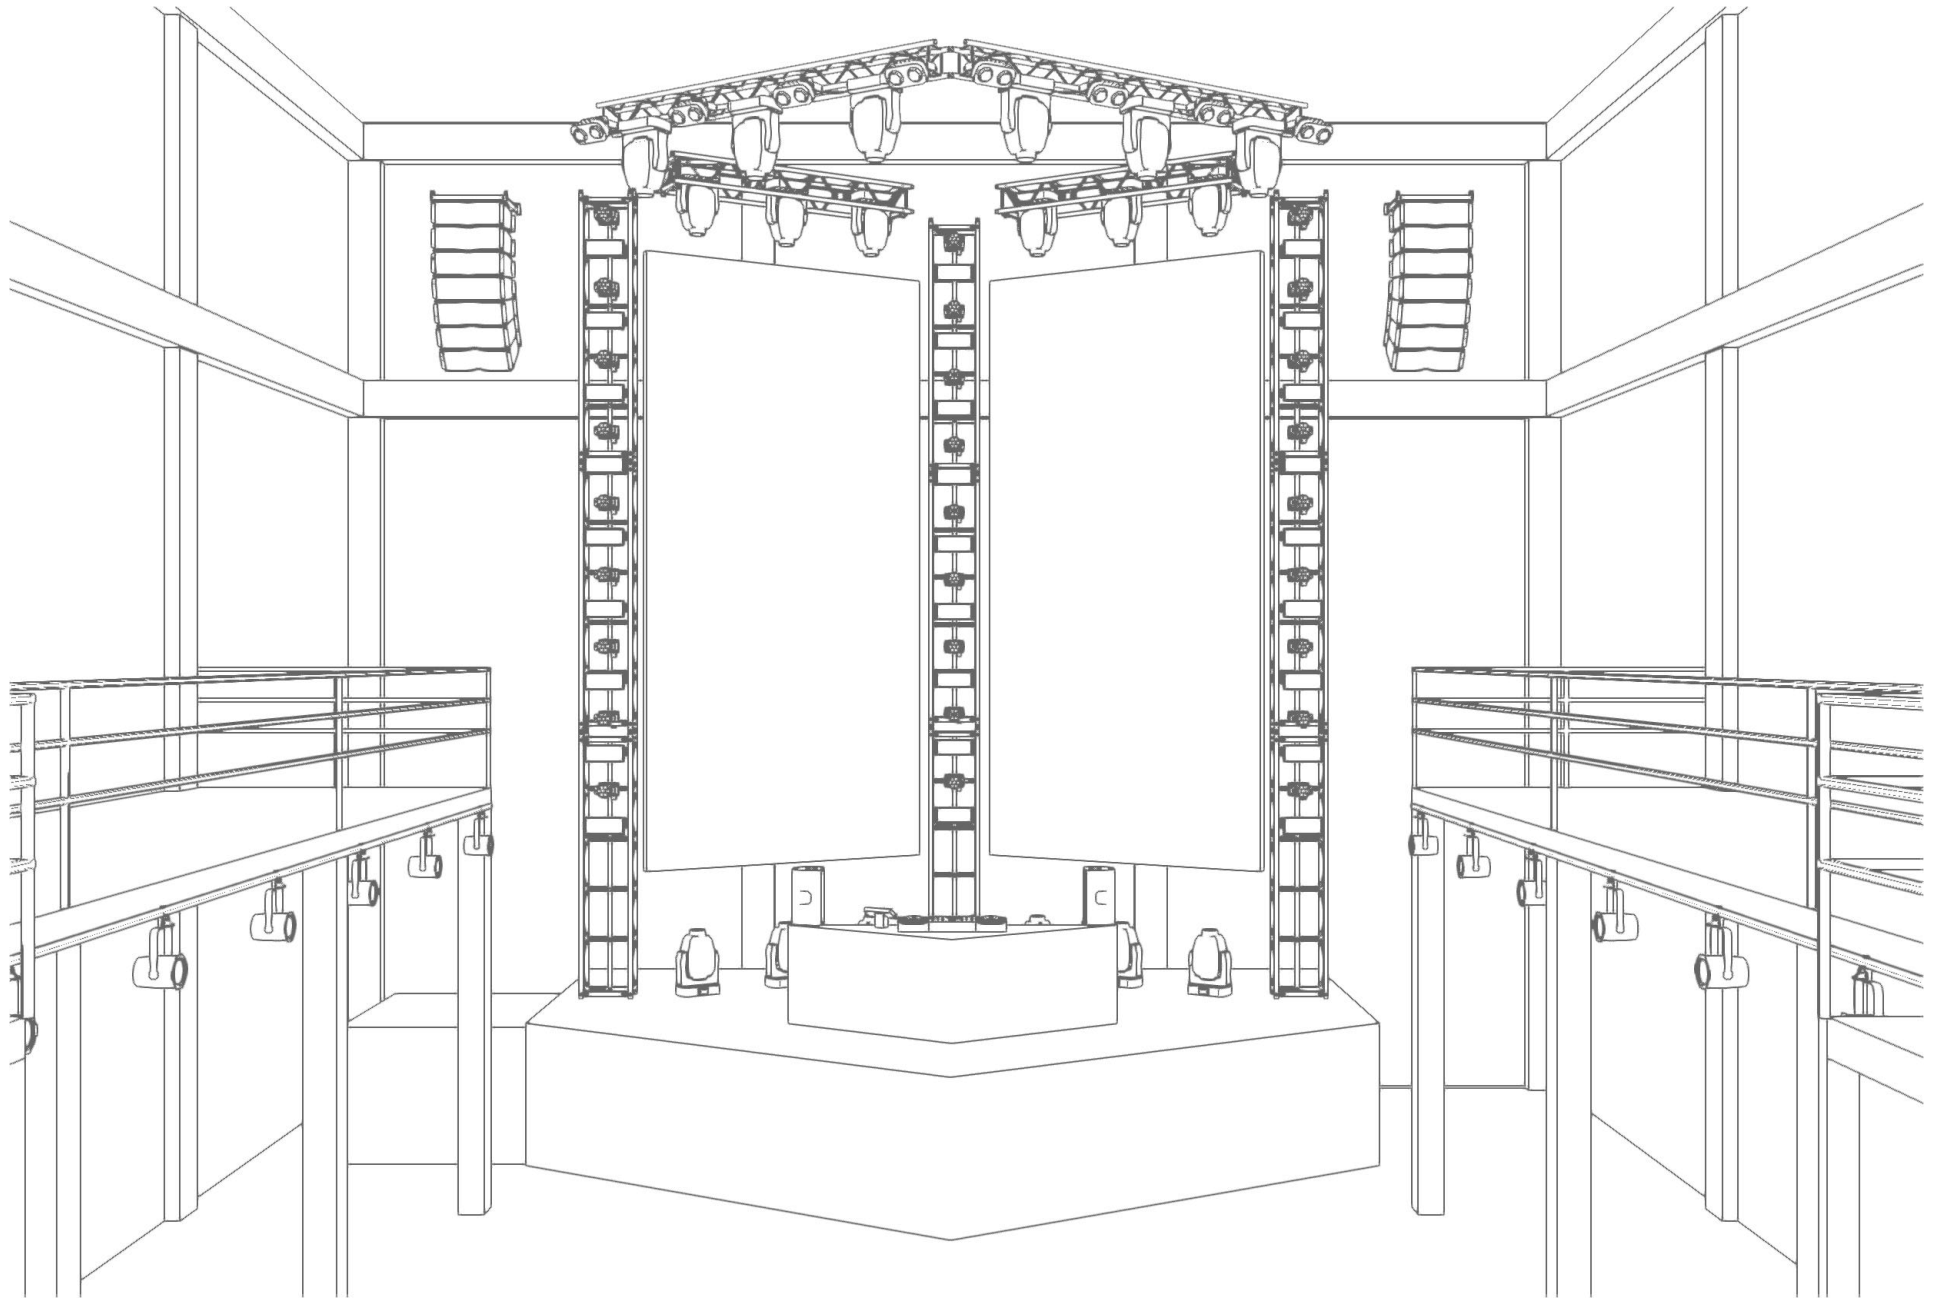

Lighting Design + Production
For Live Events
www.puglx.com
hello@puglx.com
07921 215382
01622 910083

Client: PugLX
Project: Warehouse DJ Event
Venue: TBC

Date: 01/11/23
LD: RL
Drawn By: RL

Drawing ID: 3D Stage Close Up
Date Drawn: 11/10/2023
Version:

Status: Concept
Page: 2 of 7