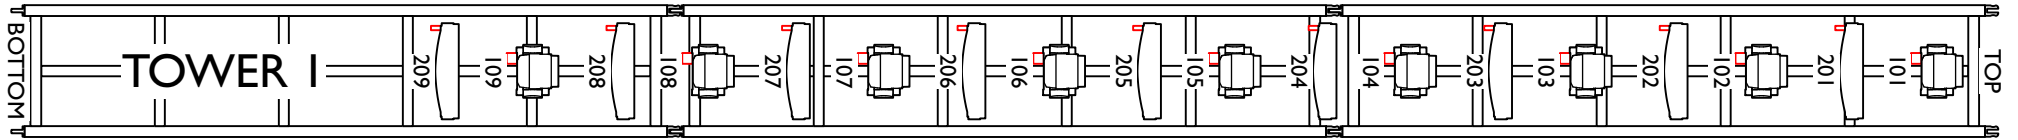

Client: PugLX  
Project: Warehouse DJ Event  
Venue: TBC

Date: 01/11/23  
LD: RL  
Drawn By: RL

Drawing ID: 3D Stage Close Up  
Date Drawn: 11/10/2023  
Version:

Status: Concept  
Page: 2 of 7