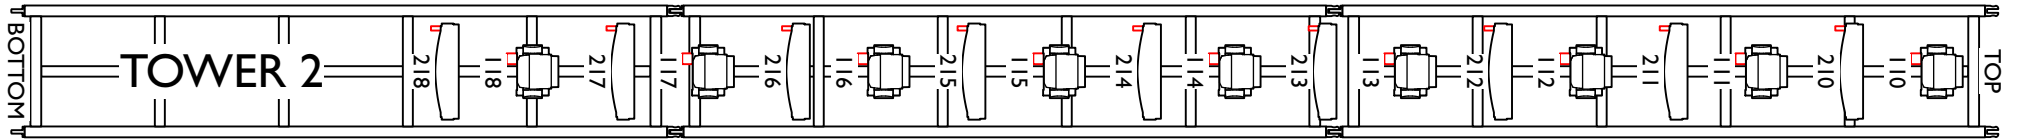

Symbol Key

Symbol	Description	Count
	Robe Robin LEDBeam 150	27
	SGM Q7	27