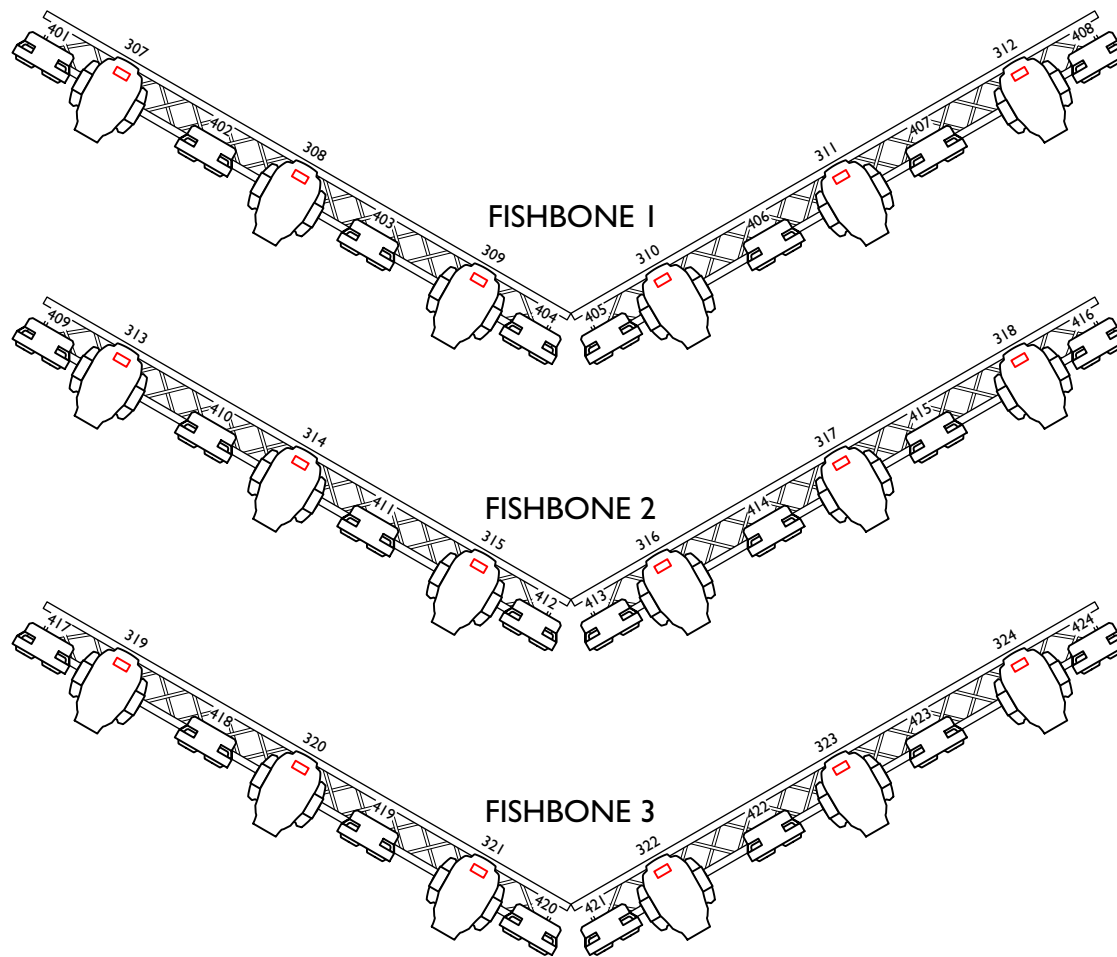

### Symbol Key

Symbol	Description	Count
	Robe Robin LEDBeam 150	27
	SGM Q7	27