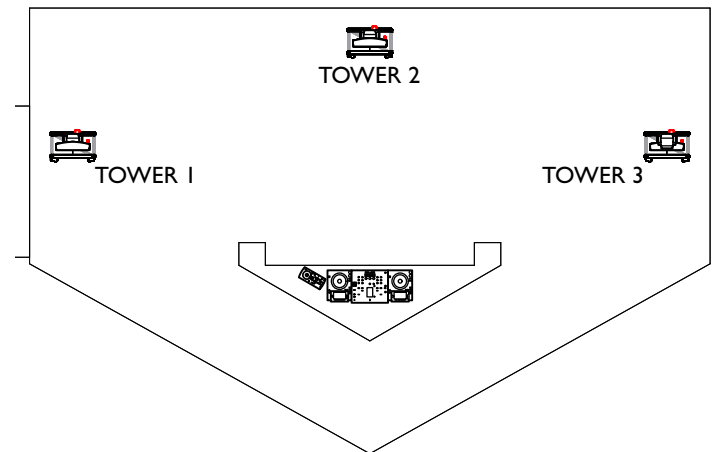

Symbol Key

Symbol	Description	Count
	Robe Robin LEDBeam 150	27
	SGM Q7	27